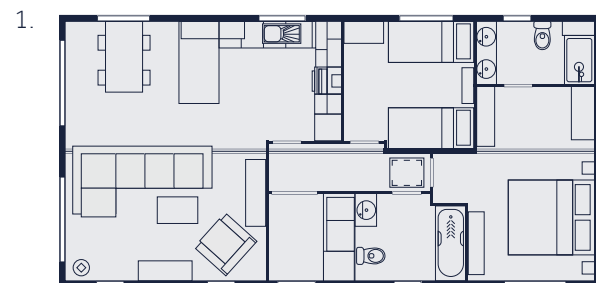

SIZES

1. 40ft x 20ft 2 Bedrooms
2. 42ft x 20ft 3 Bedrooms

LOUNGE	
Freestanding modular sofa with footstool	✓
Scatter cushions	✓
Freestanding accent chair	✓
Coffee table	✓
TV unit	✓
Sideboard	✓
Wall mirror	✓
Feature woodburner-style fire with remote	✓
Lined curtains, voiles, and Venetian blinds	✓
Air bed	○
Bluetooth speaker system	○
Sky/TV connectivity sockets	○
KITCHEN/DINING AREA	
Branded gas hob	✓
Glass splashback	✓
Branded integrated oven	✓
Branded fridge/freezer	✓
Branded integrated microwave	✓
Feature glassware rack	✓
Upholstered bar stools	✓
Feature pendant lighting	✓
Venetian blinds to kitchen window	✓
Freestanding dining table & chairs	✓
Venetian blinds to dining area	✓
Velux window	○
Branded integrated dishwasher	○
Branded freestanding wine cooler	○
Induction hob	○
Under cupboard 3-compartment bin	○
USB sockets	○
UTILITY	
Branded freestanding washing machine	○
MAIN BATHROOM	
Bath (1700mm)	✓
Decorative wet wall	✓
Washable roller blind	✓
Ladder radiator	✓
Walk-in shower	○
Shower over bath	○

Key features:

- Contemporary open-plan living space
- Luxurious master bedroom with a dressing area & en-suite shower
- Spacious twin bedroom with single beds
- Domestic style kitchen with breakfast bar
- Utility room with large full-height storage cupboards