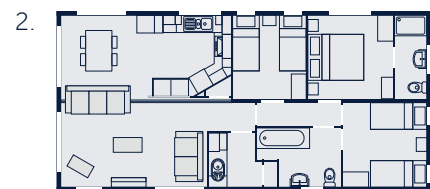

### SIZES

1. 40ft x 20ft 2 Bedrooms
2. 42ft x 20ft 3 Bedrooms
3. 46ft x 20ft 4 Bedrooms

LOUNGE	
Freestanding 2 & 3 seater sofas	✓
Scatter cushions	✓
Freestanding coffee table	✓
Freestanding TV unit	✓
USB socket	✓
Wall mirror	✓
Feature fireplace	✓
Feature pendant lighting	✓
Framed typography artwork	✓
Curtains with voiles and Venetian blinds	✓
Pull-out sofa bed	○
Bluetooth speaker system	○
Sky/TV connectivity sockets	○
KITCHEN/DINING AREA	
Branded gas hob	✓
Glass splashback	✓
Branded integrated oven	✓
Branded fridge/freezer	✓
Branded integrated dishwasher	✓
Branded integrated microwave	✓
Pull out larder	✓
VELUX window	✓
Venetian blinds to kitchen window	✓
Freestanding extending dining table & chairs	✓
Feature pendant lighting	✓
Venetian blinds to dining area window	✓
Branded freestanding wine cooler	○
Induction hob	○
Under cupboard 3-compartment bin	○
UTILITY	
Branded washing machine or washer dryer	○
MAIN BATHROOM	
Walk-in shower	✓
Decorative wet wall	✓
Venetian blinds	✓
Towel radiator	✓
Shaver socket	○