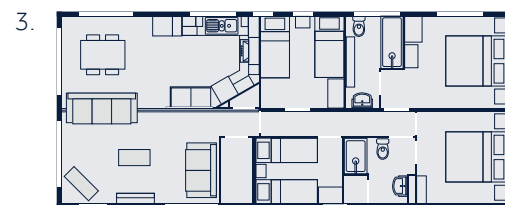

### SIZES

1. 40ft x 20ft 2 Bedrooms
2. 42ft x 20ft 3 Bedrooms
3. 46ft x 20ft 4 Bedrooms

LOUNGE	
Freestanding 2 & 3 seater sofas	✓
Scatter cushions	✓
Freestanding coffee table	✓
Freestanding TV unit	✓
USB socket	✓
Wall mirror	✓
Feature fireplace	✓
Feature pendant lighting	✓
Framed typography artwork	✓
Curtains with voiles and Venetian blinds	✓
Pull-out sofa bed	○
Bluetooth speaker system	○
Sky/TV connectivity sockets	○
KITCHEN/DINING AREA	
Branded gas hob	✓
Glass splashback	✓
Branded integrated oven	✓
Branded fridge/freezer	✓
Branded integrated dishwasher	✓
Branded integrated microwave	✓
Pull out larder	✓
VELUX window	✓
Venetian blinds to kitchen window	✓
Freestanding extending dining table & chairs	✓
Feature pendant lighting	✓
Venetian blinds to dining area window	✓
Branded freestanding wine cooler	○
Induction hob	○
Under cupboard 3-compartment bin	○
UTILITY	
Branded washing machine or washer dryer	○
MAIN BATHROOM	
Walk-in shower	✓
Decorative wet wall	✓
Venetian blinds	✓
Towel radiator	✓
Shaver socket	○