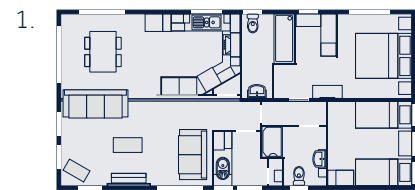

### SIZES

1. 40ft x 20ft 2 Bedrooms
2. 42ft x 20ft 3 Bedrooms
3. 46ft x 20ft 4 Bedrooms

LOUNGE	
Freestanding 2 & 3 seater sofas	✓
Scatter cushions	✓
Freestanding coffee table	✓
Freestanding TV unit	✓
USB socket	✓
Wall mirror	✓
Feature fireplace	✓
Feature pendant lighting	✓
Framed typography artwork	✓
Curtains with voiles and Venetian blinds	✓
Pull-out sofa bed	○
Bluetooth speaker system	○
Sky/TV connectivity sockets	○
KITCHEN/DINING AREA	
Branded gas hob	✓
Glass splashback	✓
Branded integrated oven	✓
Branded fridge/freezer	✓
Branded integrated dishwasher	✓
Branded integrated microwave	✓
Pull out larder	✓
VELUX window	✓
Venetian blinds to kitchen window	✓
Freestanding extending dining table & chairs	✓
Feature pendant lighting	✓
Venetian blinds to dining area window	✓
Branded freestanding wine cooler	○
Induction hob	○
Under cupboard 3-compartment bin	○
UTILITY	
Branded washing machine or washer dryer	○
MAIN BATHROOM	
Walk-in shower	✓
Decorative wet wall	✓
Venetian blinds	✓
Towel radiator	✓
Shaver socket	○